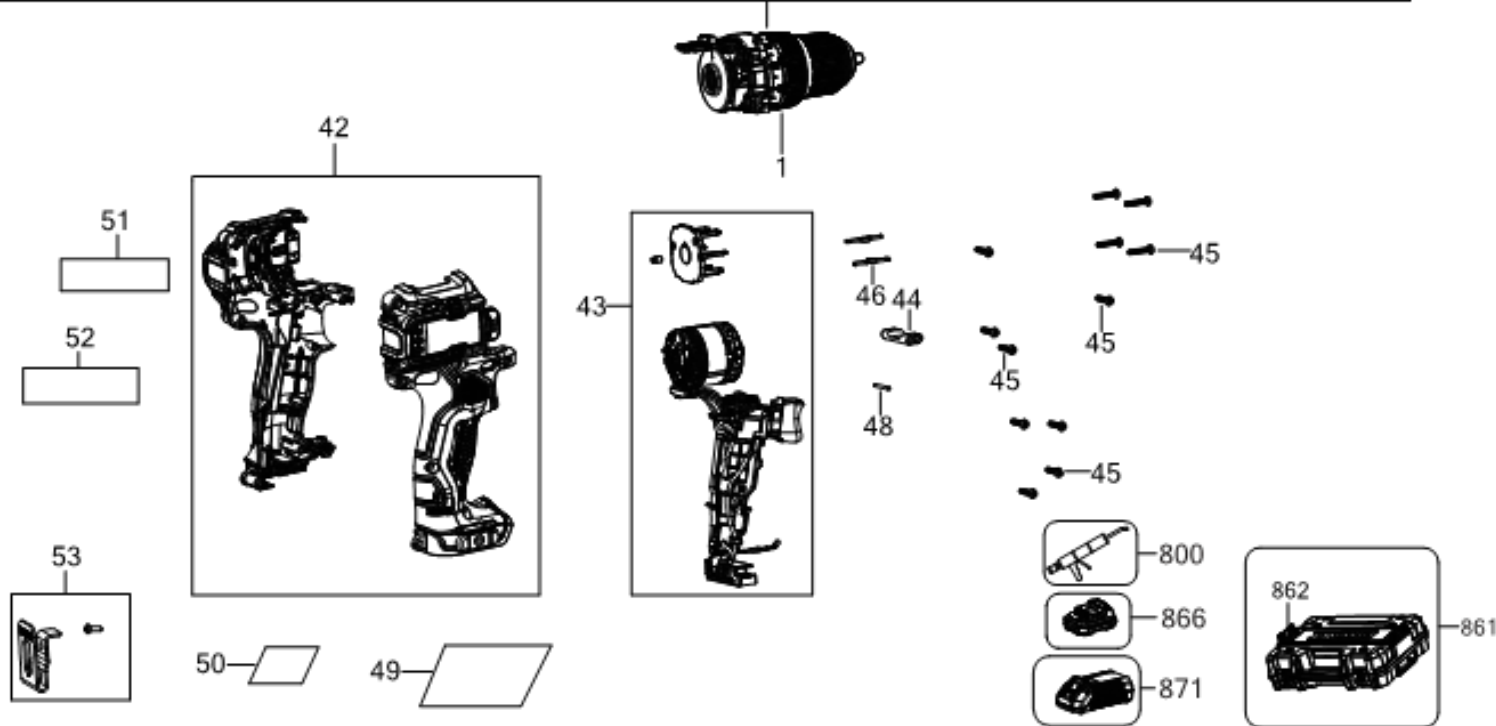

DeWALT

DCD706

TYP.
1

©

Parts List DCD706 CORDLESS DRILL/DRIVER 1

Item	Part Number	Qty	Part Description	General Description	Other Info	Repair Inst	Markets
1	N725241	1	TRANSMISSION SA			No	QW
2	N726443	1	HOUSING SA			No	QW
4	N527877	1	WASHER			No	QW
5	N527878	12	SPRING			No	QW
6	N527879	1	SPRING			No	QW
7	N527880	1	ADJUSTER TORQUE			No	QW
8	N598613	1	GEAR			No	QW
9	N598614	1	GEAR			No	QW
10	N618571	1	WASHER			No	QW
11	N616763	1	SPRING			No	QW
12	N613395	1	WASHER			No	QW
13	N657958	1	COLLAR			No	QW
14	N725221	1	SPINDLE SA			No	QW
15	N039795	5	SCREW			No	QW
16	N607028	1	CHUCK KEYLESS			No	QW
17	N090435	1	WASHER			No	QW
18	N022985	1	LOCKING RING			No	QW
19	N645930	1	ANVIL ASSEMBLY			No	QW
20	N507193	4	PIN			No	QW
21	N703476	1	O RING			No	QW
22	N645931	6	PIN			No	QW
23	N725223	1	CARRIER SA			No	QW
24	N531435	1	GEAR			No	QW
25	N657897	4	GEAR			No	QW
26	N531627	1	WASHER			No	QW
27	N531634	1	RING			No	QW
28	N531638	1	HOUSING			No	QW
29	N552206	1	WIRE STEEL			No	QW
30	N531632	1	GEAR			No	QW
31	N075506	4	SCREW			No	QW
32	N681265	1	CARRIER SA			No	QW
33	N531633	4	GEAR			No	QW