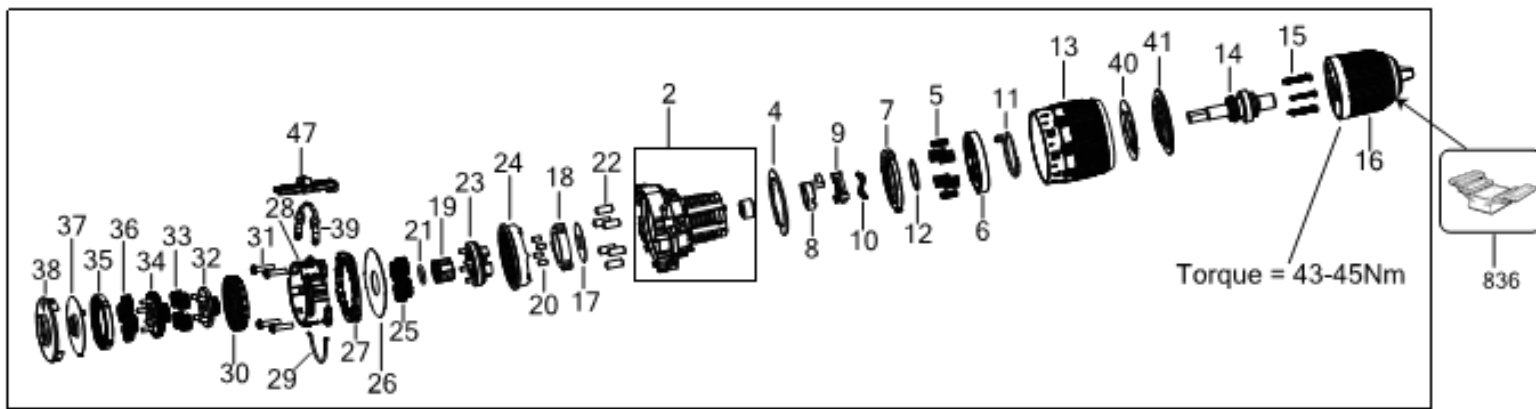

DeWALT

DCD706

TYP.
1

©

Parts List DCD706 CORDLESS DRILL/DRIVER 1

Item	Part Number	Qty	Part Description	General Description	Other Info	Repair Inst	Markets
1	N725241	1	TRANSMISSION SA			No	QW
2	N726443	1	HOUSING SA			No	QW
4	N527877	1	WASHER			No	QW
5	N527878	12	SPRING			No	QW
6	N527879	1	SPRING			No	QW
7	N527880	1	ADJUSTER TORQUE			No	QW
8	N598613	1	GEAR			No	QW
9	N598614	1	GEAR			No	QW
10	N618571	1	WASHER			No	QW
11	N616763	1	SPRING			No	QW
12	N613395	1	WASHER			No	QW
13	N657958	1	COLLAR			No	QW
14	N725221	1	SPINDLE SA			No	QW
15	N039795	5	SCREW			No	QW
16	N607028	1	CHUCK KEYLESS			No	QW
17	N090435	1	WASHER			No	QW
18	N022985	1	LOCKING RING			No	QW
19	N645930	1	ANVIL ASSEMBLY			No	QW
20	N507193	4	PIN			No	QW
21	N703476	1	O RING			No	QW
22	N645931	6	PIN			No	QW
23	N725223	1	CARRIER SA			No	QW
24	N531435	1	GEAR			No	QW
25	N657897	4	GEAR			No	QW
26	N531627	1	WASHER			No	QW
27	N531634	1	RING			No	QW
28	N531638	1	HOUSING			No	QW
29	N552206	1	WIRE STEEL			No	QW
30	N531632	1	GEAR			No	QW
31	N075506	4	SCREW			No	QW
32	N681265	1	CARRIER SA			No	QW
33	N531633	4	GEAR			No	QW